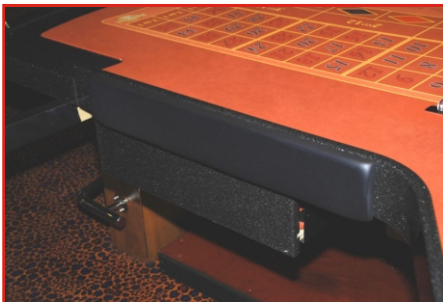

The company offers the latest in manufacturing capabilities, all within a modern manufacturing plant

Roulette Tables

Solid surfacing 'Granulon' provides a hard wearing and quality finish, this may be matched with real leather for comfort areas.

Chrome note slots complete with pushers to steel powder coated security cash boxes with separate inners and identification

Solid wood veneer finish to legs complete with chrome corner edging and footrail

Lockable cupboard provided as standard on all roulette tables.

The company offers the latest in manufacturing capabilities, all within a modern manufacturing plant

Card Tables

Table edging is available in a variety of finishes including "Granulon", "Leather" and Leatherette.

All our tables are ergonomically designed to provide comfort for both the dealer and players alike.

Various styles of bases are available for example "Drum" and "areofoil" all come complete with cable & levelling management